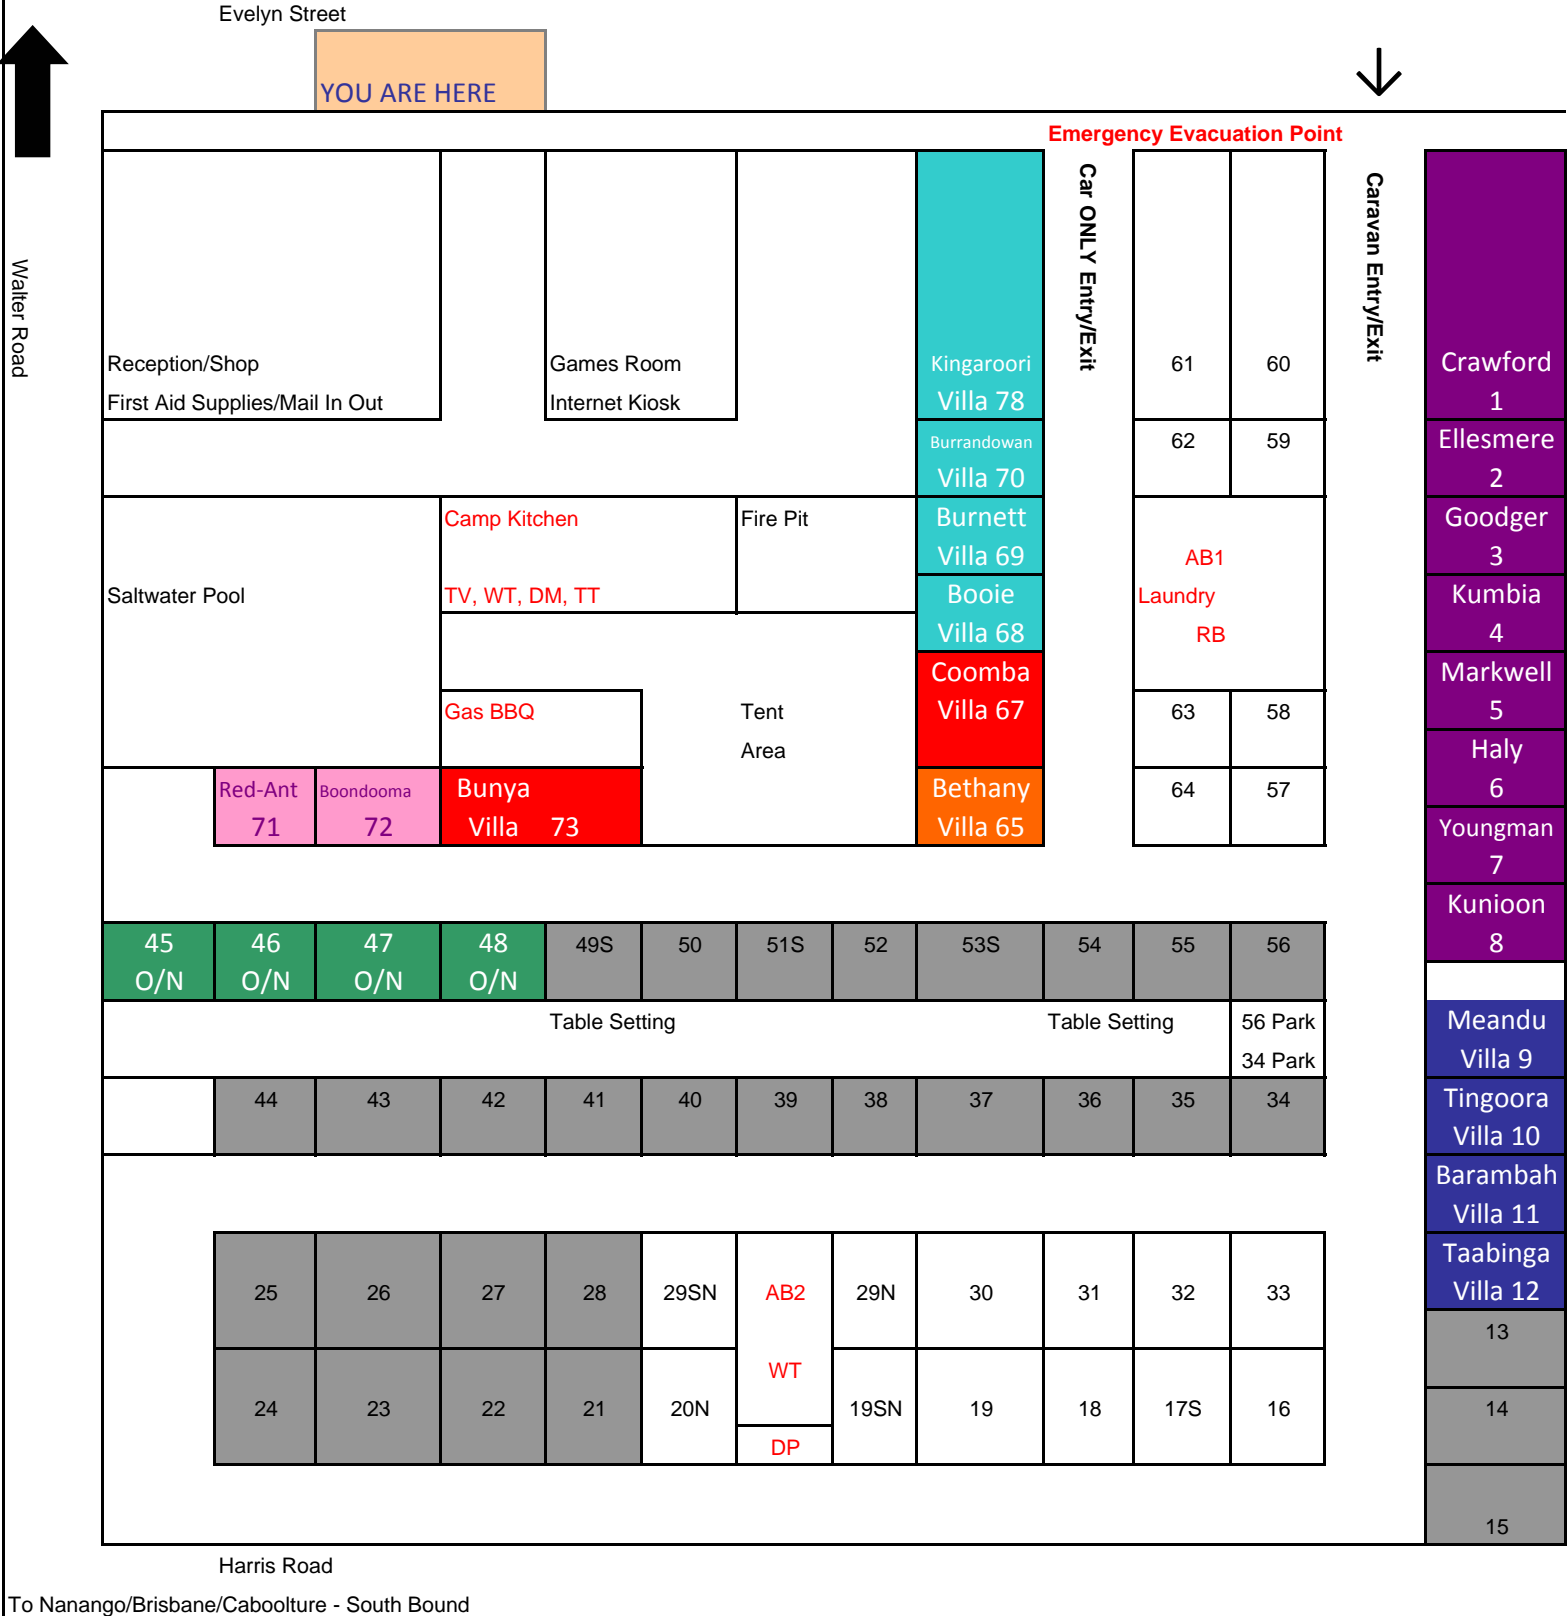

Kingaroy Holiday Park - Site Map

48 Walter Road, Kingaroy Qld 4610. Phone (07) 4162 1808 Reservations 1800 502 218

Emergency Evacuation Point

Car ONLY Entry/Exit

Caravan Entry/Exit

Map Legend

- | | | | | | |
|--|-------------------------|-----|-------------------------|---|----------------------|
|  | Family Ensuite Cabins | AB1 | Amenities Block - North | N | Non powered site |
|  | Studio Villas | AB2 | Amenities Block - South | O/N | Overnight van |
|  | Deluxe 2 Bedroom Villas | TV | TV and DVD Player | DP | Dump Point |
|  | Luxury Villa | WT | Water Tank | RB | Recycle Bins |
|  | Executive Villas | DM | Drink Vending Machine |  | Slab sites |
|  | Overnight Vans | TT | Table Tennis |  | TV antenna direction |
|  | Park Cabins | S | Small Caravan/Campervan | | |